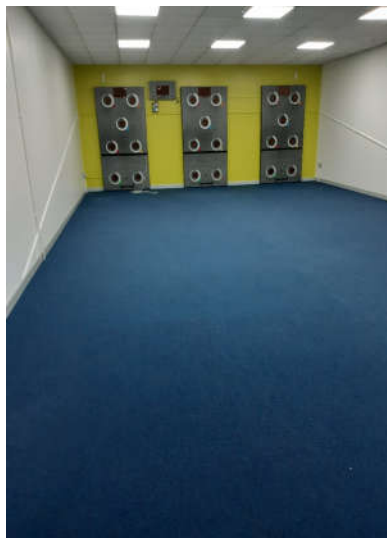

Friary Grange Leisure Centre

Essential Works Programme

Swimming Pool and Squash Court roof repairs

Reception and Main Corridor

Swimming pool

Squash Courts and Corridor

New spin studio, upstairs studio and meeting room

Squash Courts

Shared Corridor

Fitness Suit and Studio