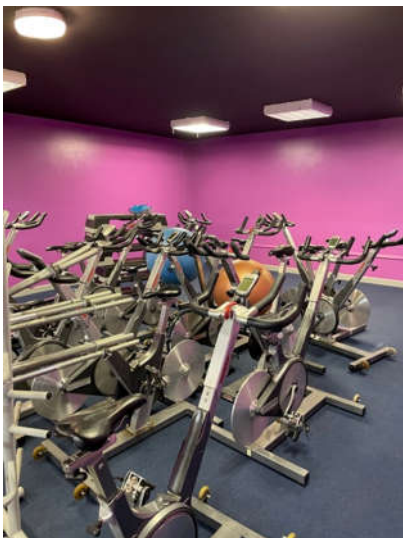

Friary Grange Leisure Centre

Essential Works Programme

Swimming Pool and Squash Court roof repairs

Reception and Main Corridor

Swimming pool

Squash Courts and Corridor

New spin studio, upstairs studio and meeting room

Squash Courts

Shared Corridor

Fitness Suit and Studio