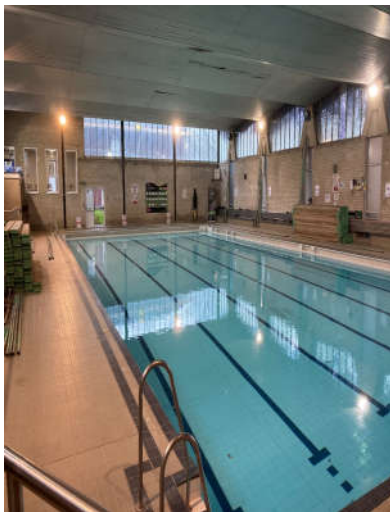

Friary Grange Leisure Centre

Essential Works Programme

Swimming Pool and Squash Court roof repairs

Reception and Main Corridor

Swimming pool

Squash Courts and Corridor

New spin studio, upstairs studio and meeting room

Squash Courts

Shared Corridor

Fitness Suit and Studio