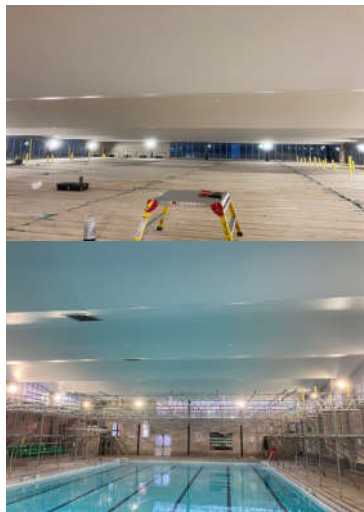

Friary Grange Leisure Centre

Essential Works Programme

Swimming Pool and Squash Court roof repairs

Reception and Main Corridor

Swimming pool

Squash Courts and Corridor

New spin studio, upstairs studio and meeting room

Squash Courts

Shared Corridor

Fitness Suit and Studio