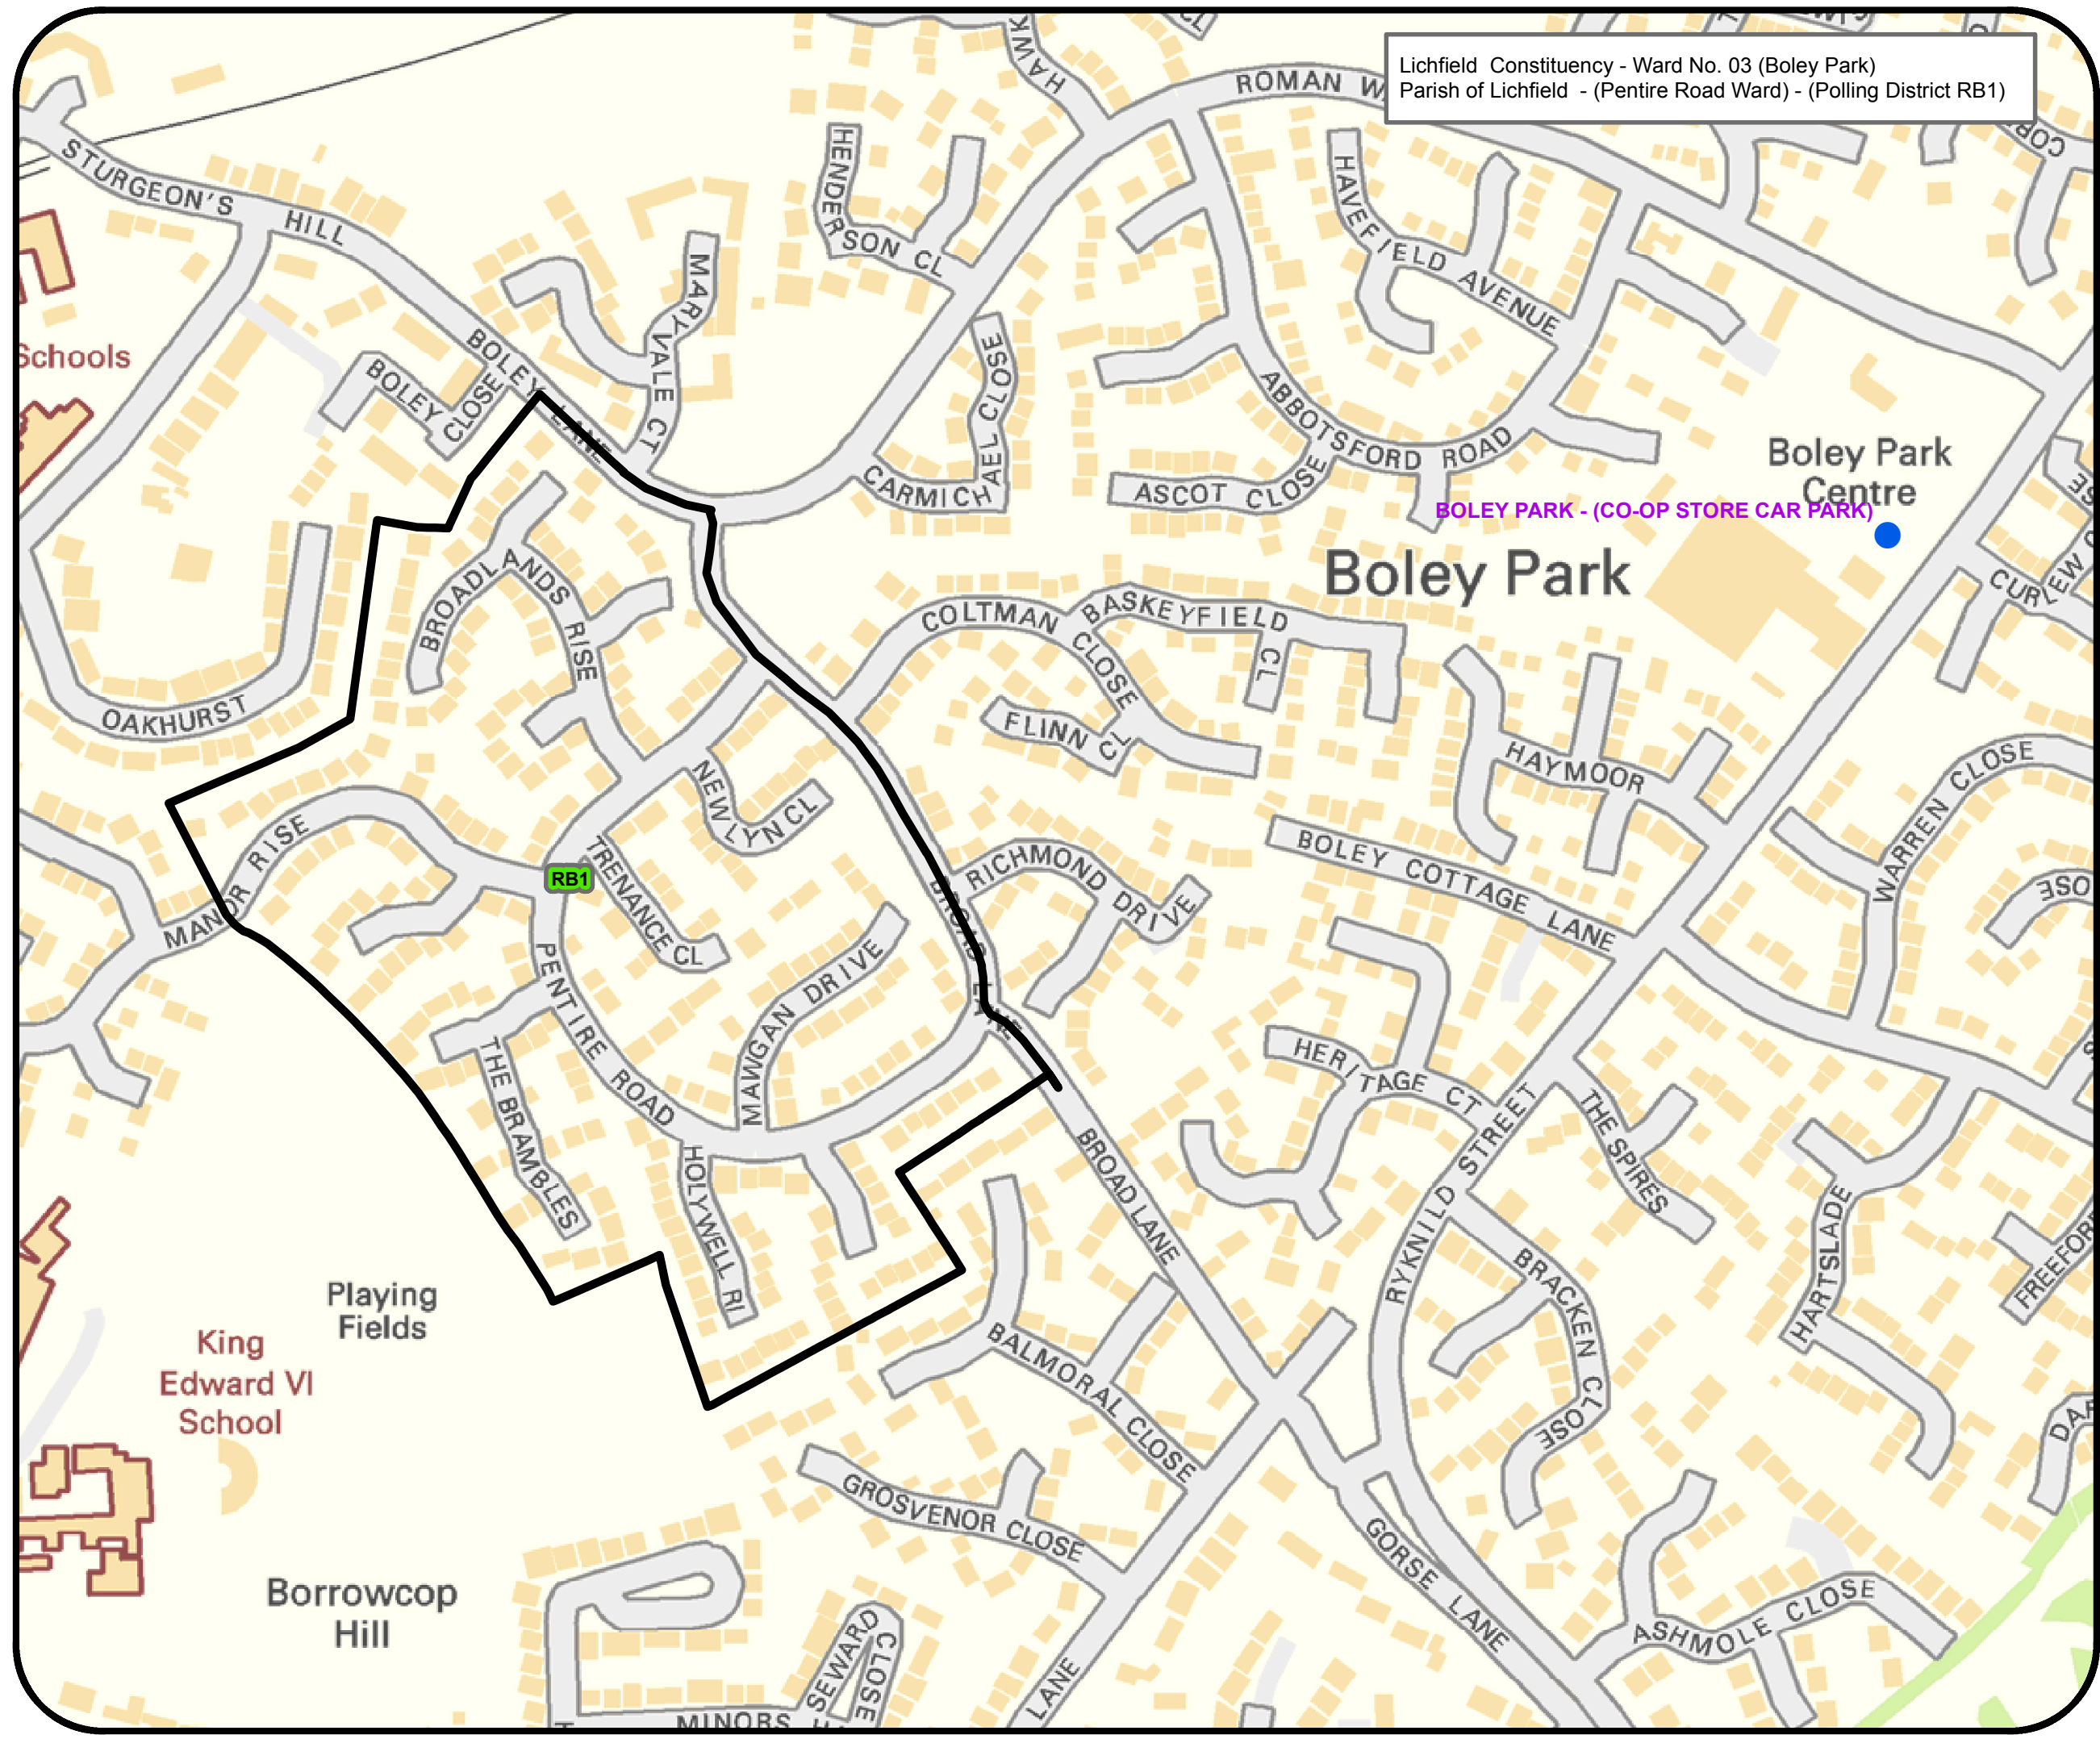

Lichfield Constituency - Ward No. 03 (Boley Park)
Parish of Lichfield - (Pentire Road Ward) - (Polling District RB1)

Lichfield
district council
www.lichfielddc.gov.uk

District Council House
Frog Lane
Lichfield
Staffs
WS13 6YY

Telephone: 01543 308000
enquiries@lichfielddc.gov.uk

Document Name:
NEW_Polling_Districts_2015

Legend

- polling_station
- Polling_Boundaries_2015

Proposal for Change
4.3

Review of Polling Districts &
Polling Places
January 2015

Drawing Details:

Scale 1:3,240
Date: 12/01/2015
Drawing No:

Drawing Prepared by:
Gareth Thomas - GIS Manager

Coordinate System: British National Grid
Projection: Transverse Mercator
Datum: OSGB 1936
False Easting: 400,000.0000
False Northing: -100,000.0000
Central Meridian: -2.0000
Scale Factor: 0.9996
Latitude Of Origin: 49.0000
Units: Meter

© Crown Copyright &
Database Rights (2014)
Lichfield District Council.
Licence No : 100017765.

Schools

King Edward VI School
Playing Fields

Borrowcop Hill

Boley Park Centre

BOLEY PARK - (CO-OP STORE CAR PARK)

Boley Park