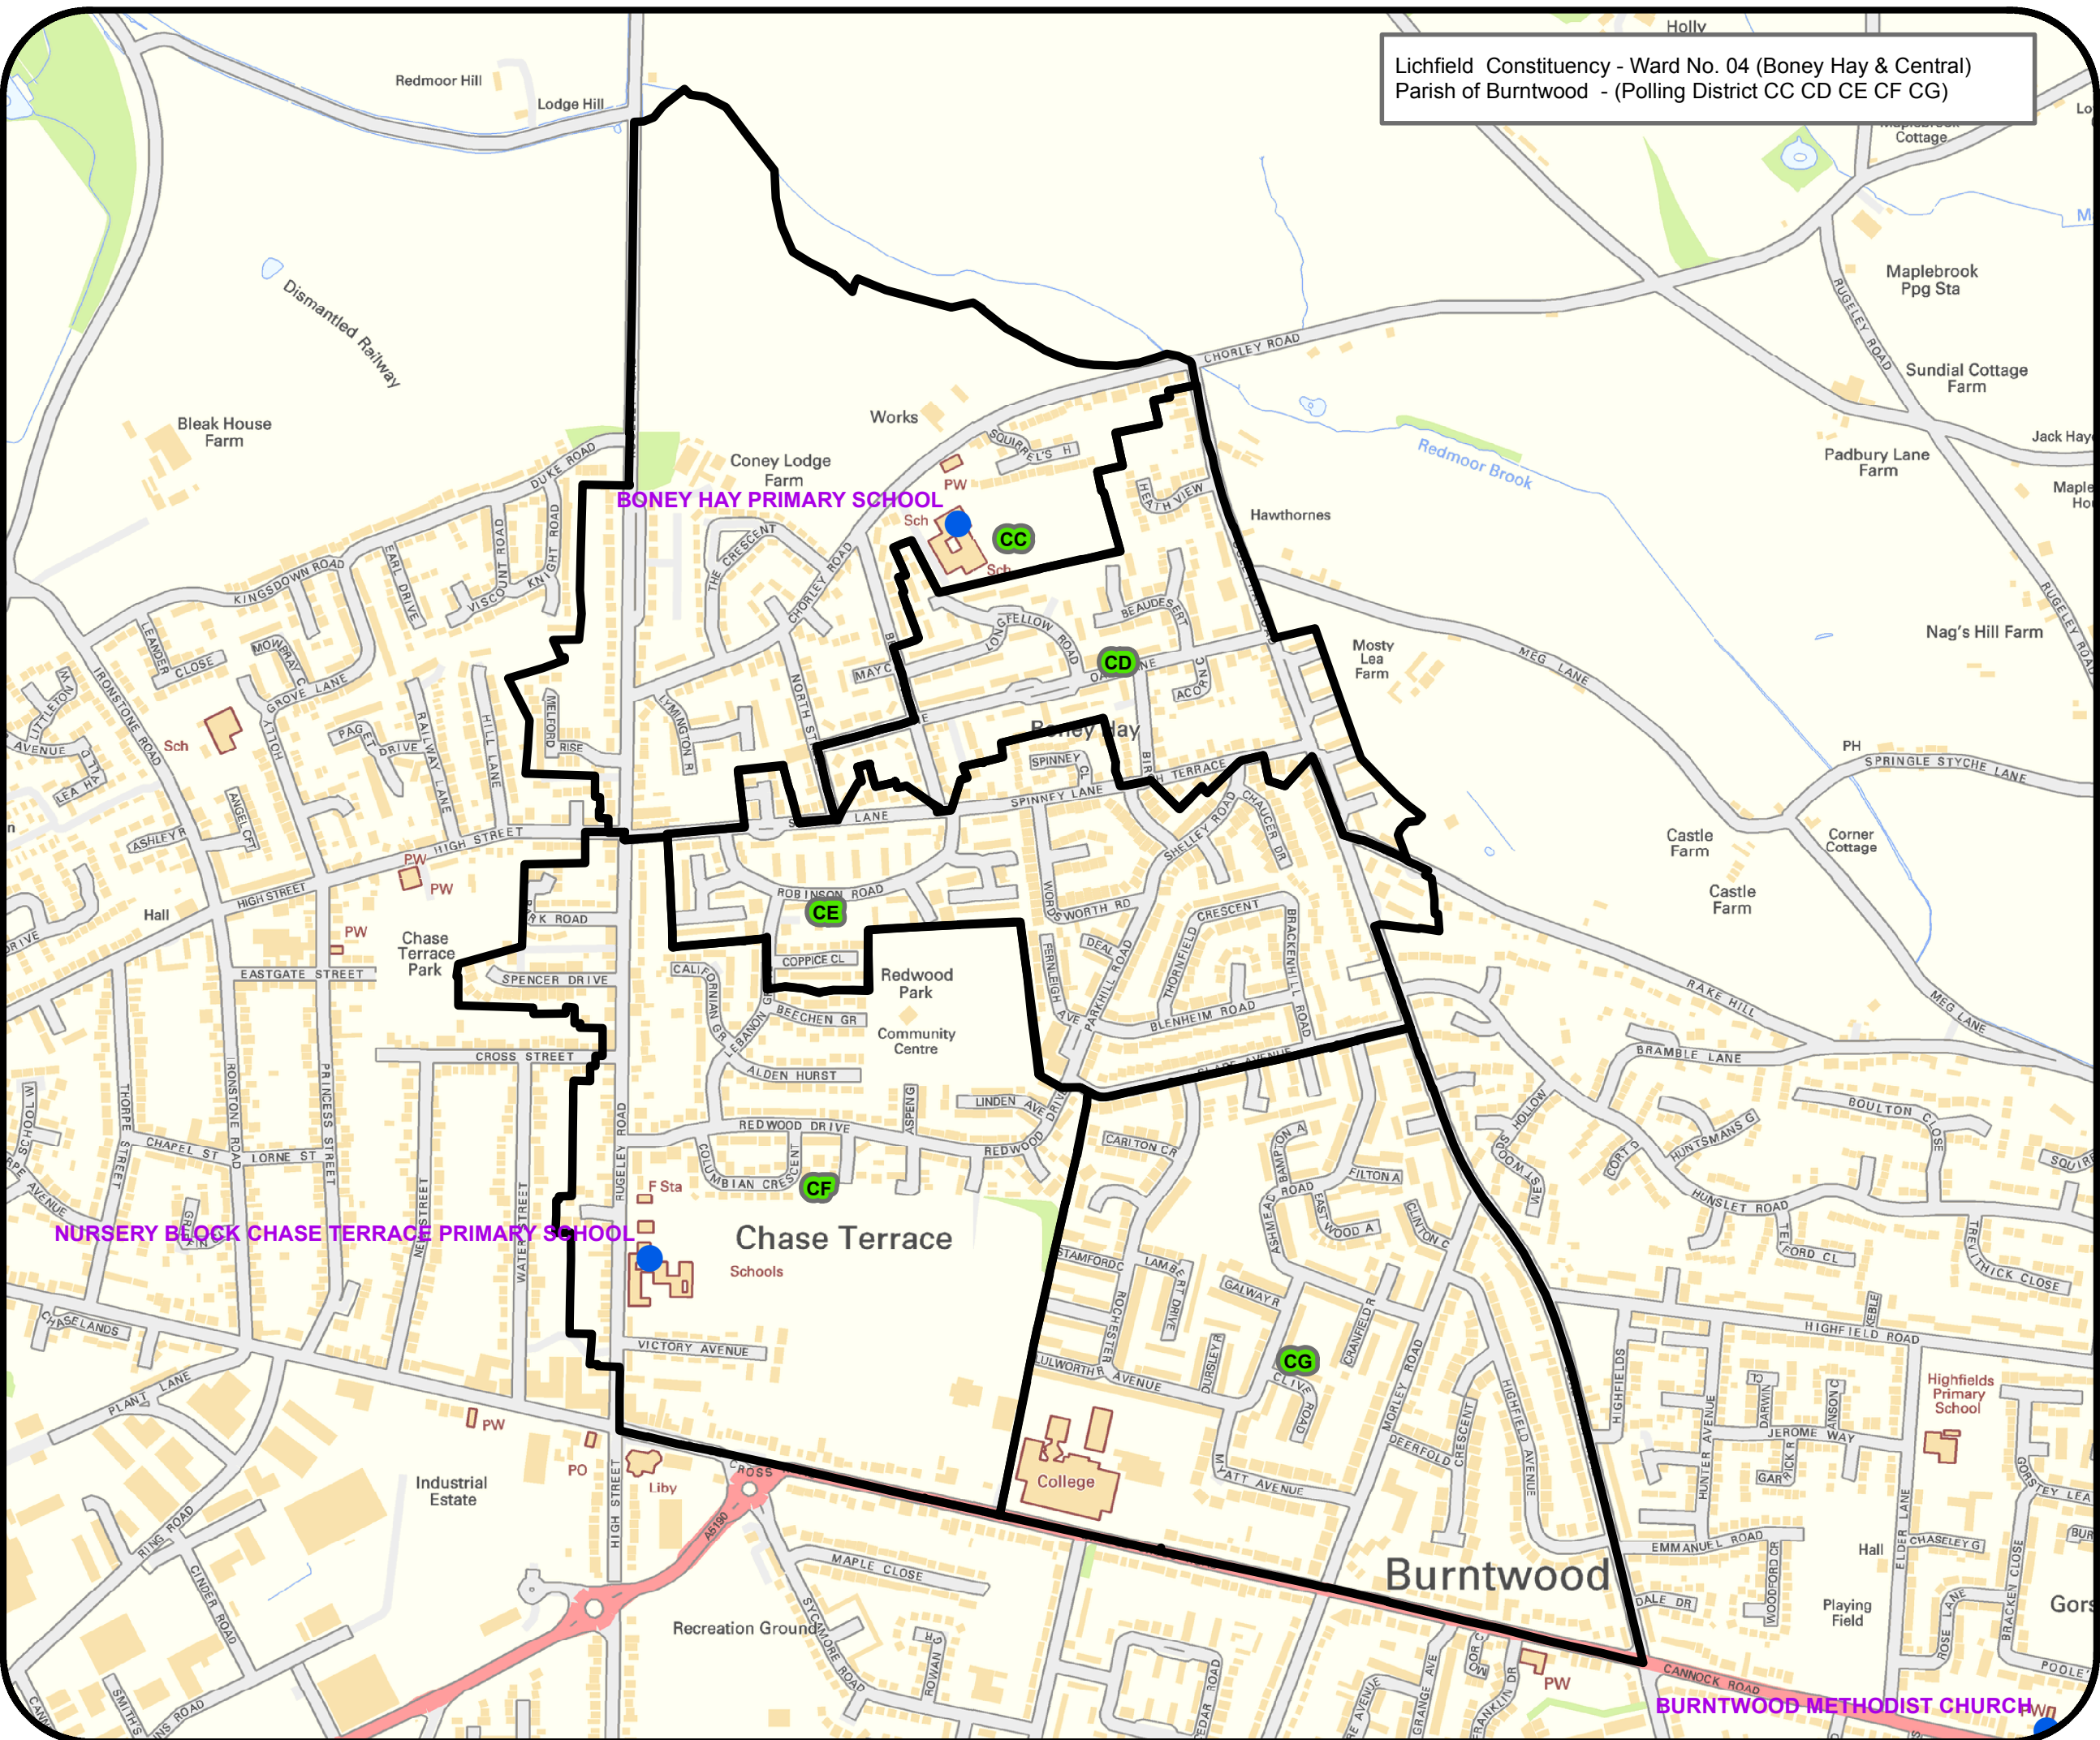

Lichfield Constituency - Ward No. 04 (Boney Hay & Central)
Parish of Burntwood - (Polling District CC CD CE CF CG)

Lichfield
district council
www.lichfielddc.gov.uk

District Council House
Frog Lane
Lichfield
Staffs
WS13 6YY

Telephone: 01543 308000
enquiries@lichfielddc.gov.uk

Document Name:
NEW_Polling_Districts_2015

Legend

- polling_station
- Polling_Boundaries_2015

Proposal for Change
4.4

Review of Polling Districts &
Polling Places
January 2015

Drawing Details:

Scale 1:7,451
Date: 14/01/2015
Drawing No:

Drawing Prepared by:
Gareth Thomas - GIS Manager

Coordinate System: British National Grid
Projection: Transverse Mercator
Datum: OSGB 1936
False Easting: 400,000.0000
False Northing: -100,000.0000
Central Meridian: -2.0000
Scale Factor: 0.9996
Latitude Of Origin: 49.0000
Units: Meter

© Crown Copyright &
Database Rights (2014)
Lichfield District Council.
Licence No : 100017765.

BONEY HAY PRIMARY SCHOOL

NURSERY BLOCK CHASE TERRACE PRIMARY SCHOOL

BURNTWOOD METHODIST CHURCH

Burntwood