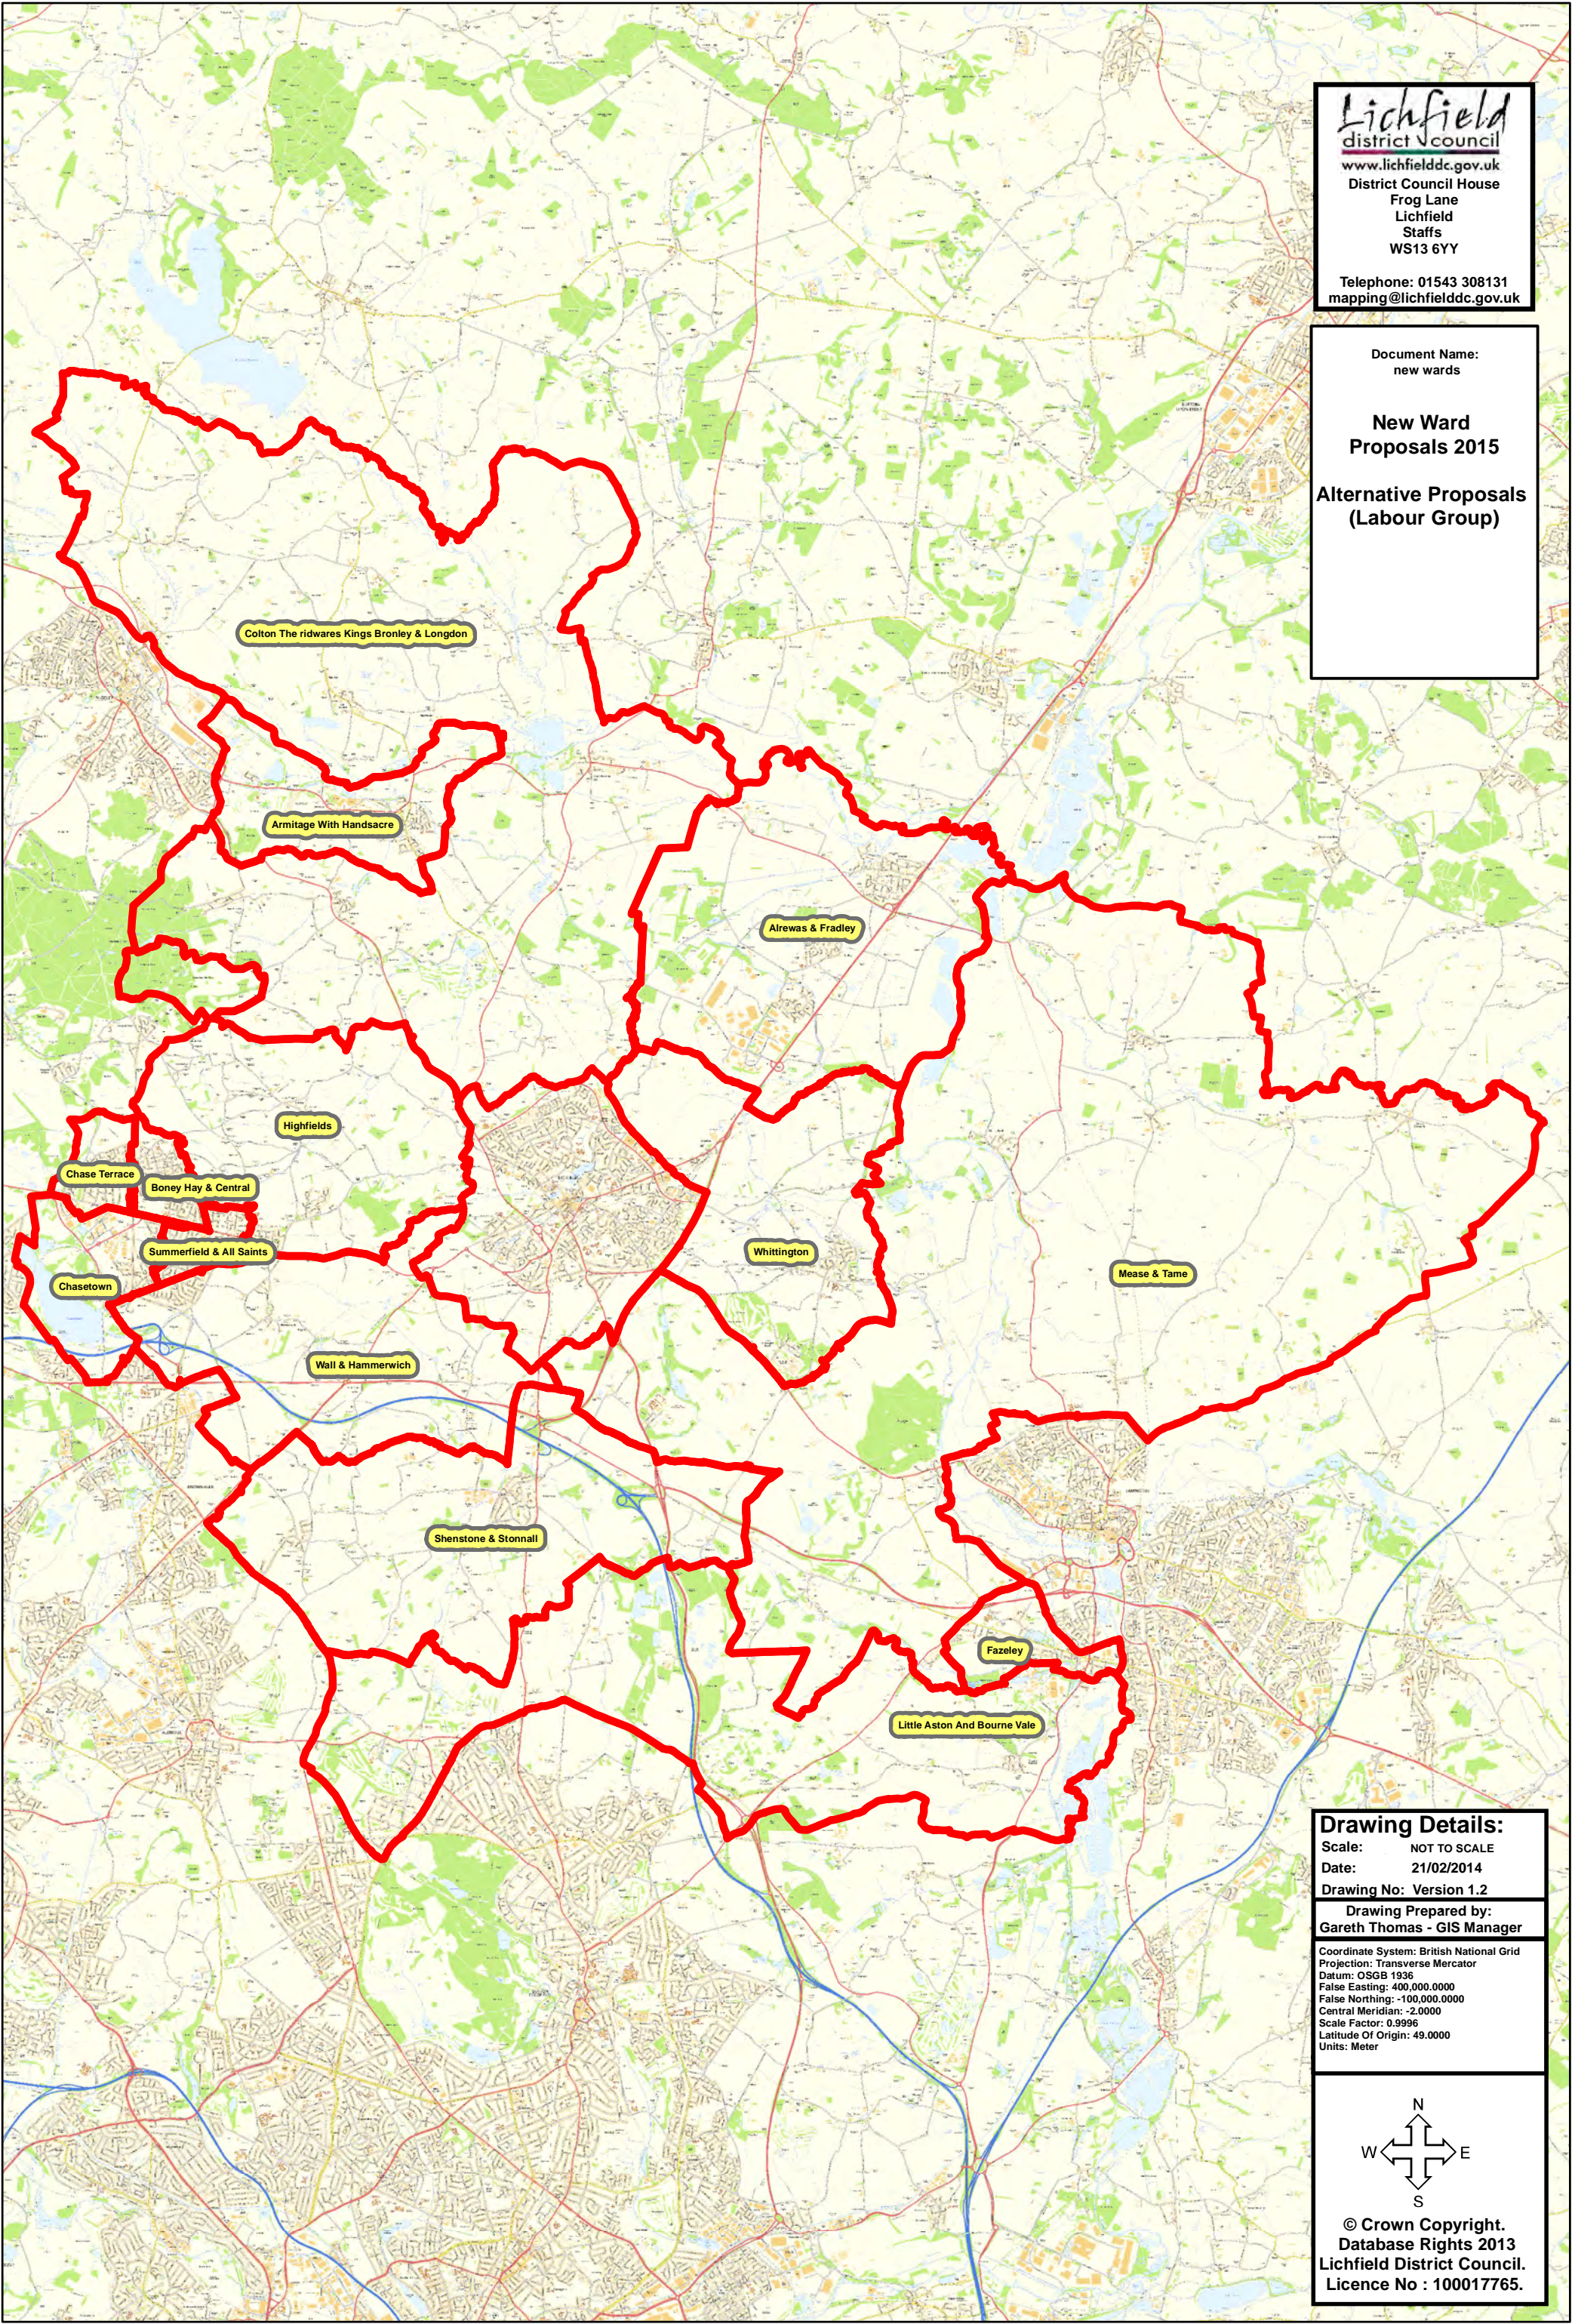

Lichfield
district council
www.lichfielddc.gov.uk
District Council House
Frog Lane
Lichfield
Staffs
WS13 6YY
Telephone: 01543 308131
mapping@lichfielddc.gov.uk

Document Name:
new wards

**New Ward
Proposals 2015**

**Alternative Proposals
(Labour Group)**

Drawing Details:
Scale: NOT TO SCALE
Date: 21/02/2014
Drawing No: Version 1.2
Drawing Prepared by:
Gareth Thomas - GIS Manager

Coordinate System: British National Grid
Projection: Transverse Mercator
Datum: OSGB 1936
False Easting: 400,000.0000
False Northing: -100,000.0000
Central Meridian: -2.0000
Scale Factor: 0.9996
Latitude Of Origin: 49.0000
Units: Meter